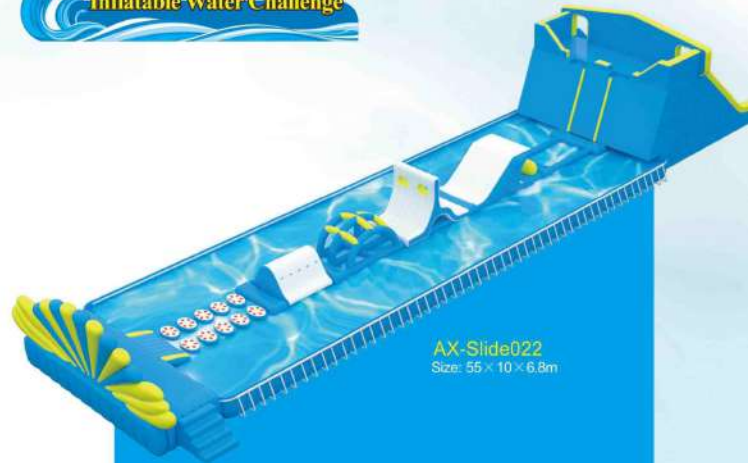

AX-Slide015
Size: 36 × 20 × 13m

AX-Slide018
Size: 50m

AX-Slide019
Size: 26.5 × 15 × 11.5m

Inflatable Water Challenge

AX-Slide020
Size: 30 × 13 × 11.5m

AX-Slide022
Size: 55 × 10 × 6.8m

AX-Slide021
Size: 20 × 6 × 7m